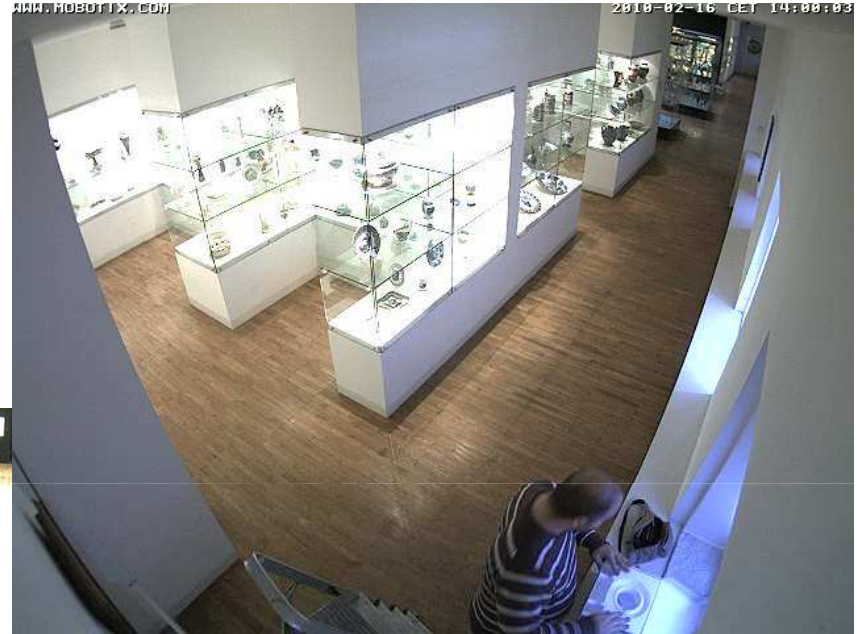

Mounted internal cameras

Mounted internal cameras

Mounted external cameras

Pictures from M12 and D12

WWW.MOBOTIX.COM

2010-03-03 CET 14:08:44

2010-03-03 CET 19:28:41

dashabip

Some internal views...

Some internal views...

Images from cameras

Images from cameras

Rack cabinet (42U)

Contents:

2 x HP ProCurve 2520-24 PoE

1 x 16 ports switch 3Com 1Gbit/s