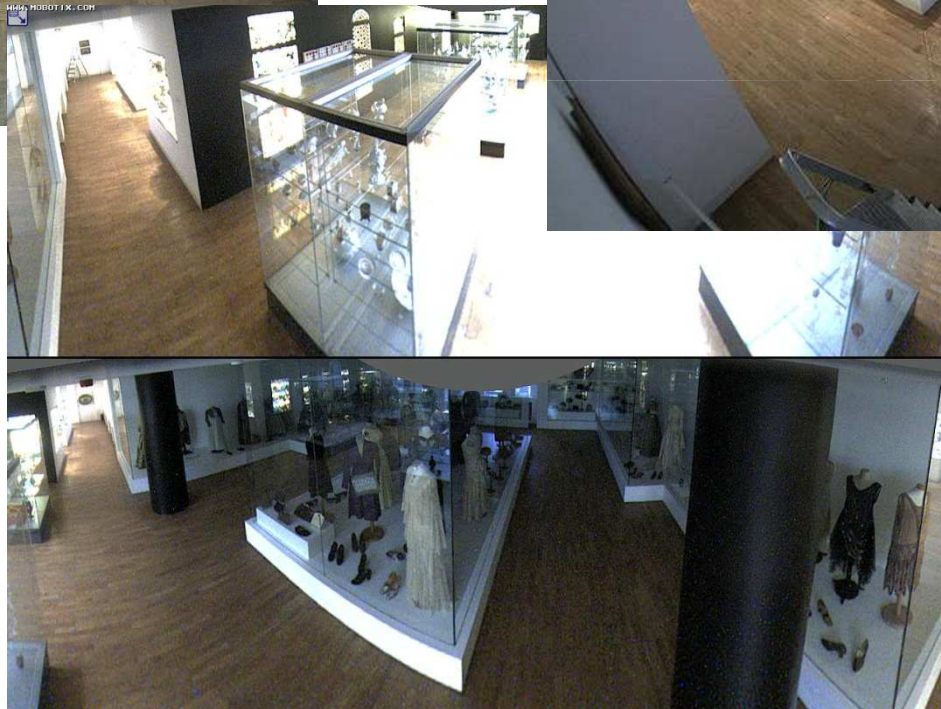

Mounted internal cameras

Mounted internal cameras

Mounted external cameras

Pictures from M12 and D12

WWW.MOBOTIX.COM

2010-03-03 CET 14:08:44

2010-03-03 CET 19:28:41

dashabip

Some internal views...

Some internal views...

Images from cameras

Images from cameras

Rack cabinet (42U)

Contents:

2 x HP ProCurve 2520-24 PoE

1 x 16 ports switch 3Com 1Gbit/s