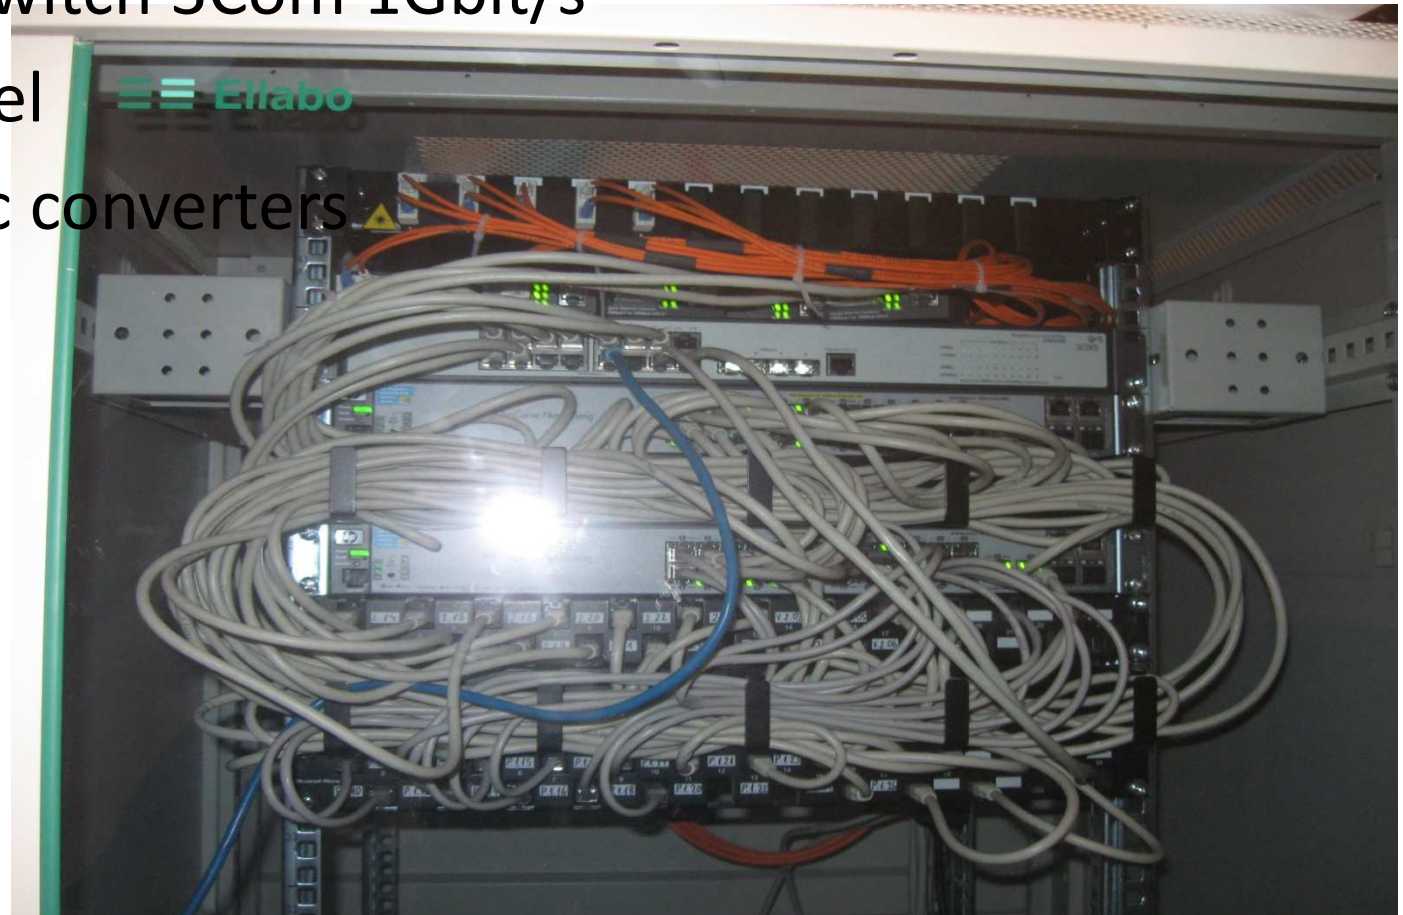

Some internal views...

Some internal views...

Images from cameras

Images from cameras

Rack cabinet (42U)

Contents:

2 x HP ProCurve 2520-24 PoE

1 x 16 ports switch 3Com 1Gbit/s

2 x patch panel

5 x Fiber optic converters

Cameras in MxCC

5 Rack cabinets - (6U)

Contents:

1 x HP ProCurve 2520-24 PoE

1 x Fiber optic converter (uplink)

1 x Patch panel + cable manager