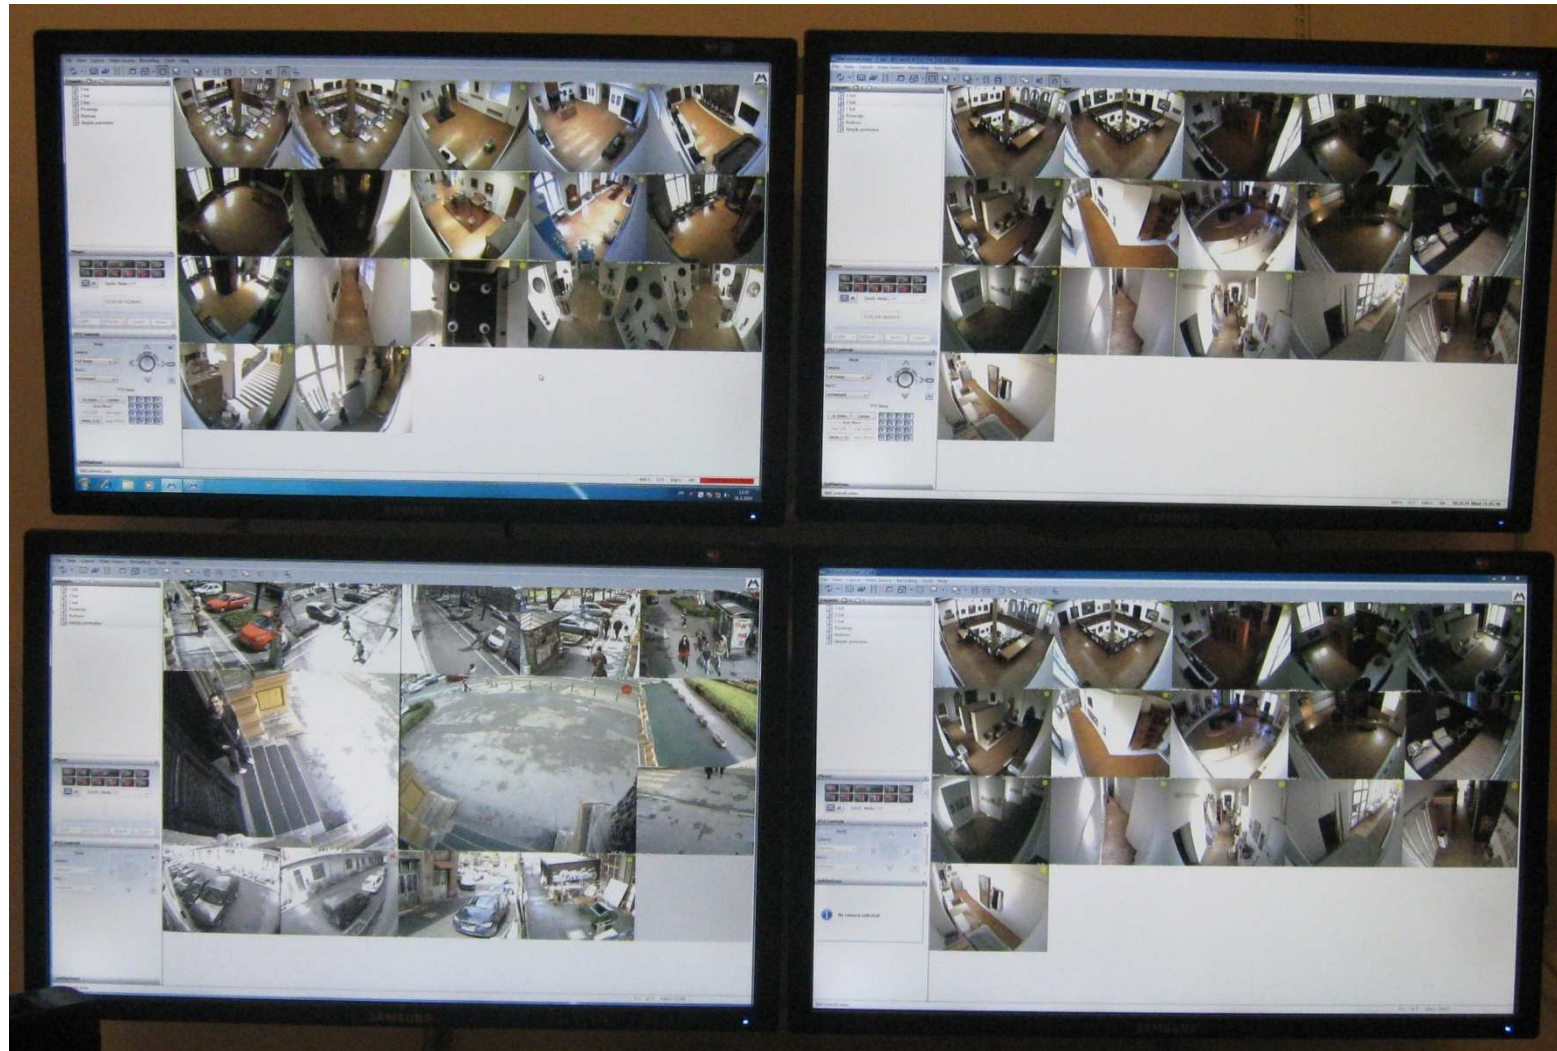

Some internal views...

Some internal views...

Images from cameras

Images from cameras

Rack cabinet (42U)

Contents:

2 x HP ProCurve 2520-24 PoE

1 x 16 ports switch 3Com 1Gbit/s

2 x patch panel

5 x Fiber optic converters

Cameras in MxCC

5 Rack cabinets - (6U)

Contents:

1 x HP ProCurve 2520-24 PoE

1 x Fiber optic converter (uplink)

1 x Patch panel + cable manager