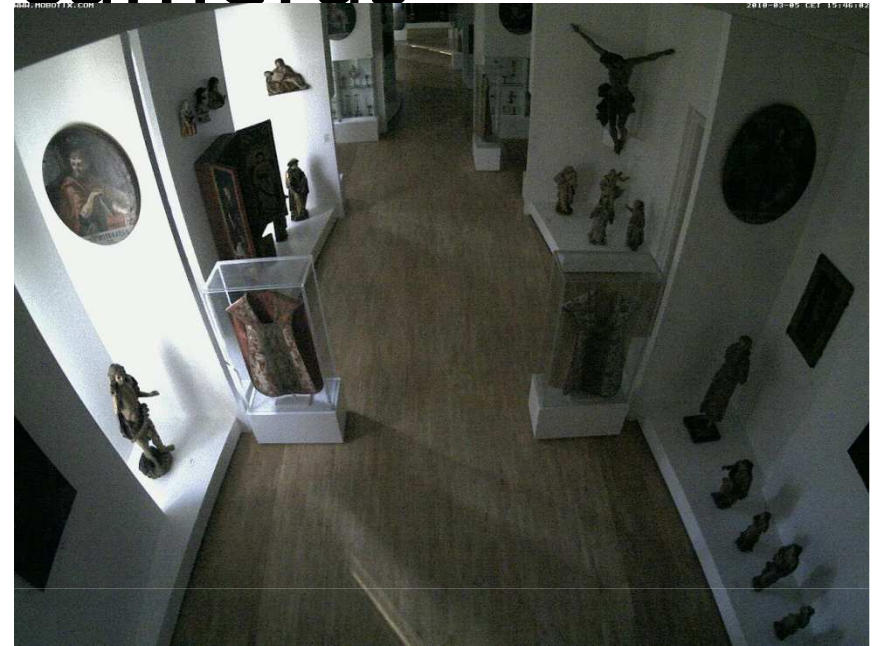

Some internal views...

Some internal views...

Images from cameras

Images from cameras

Rack cabinet (42U)

Contents:

2 x HP ProCurve 2520-24 PoE

1 x 16 ports switch 3Com 1Gbit/s