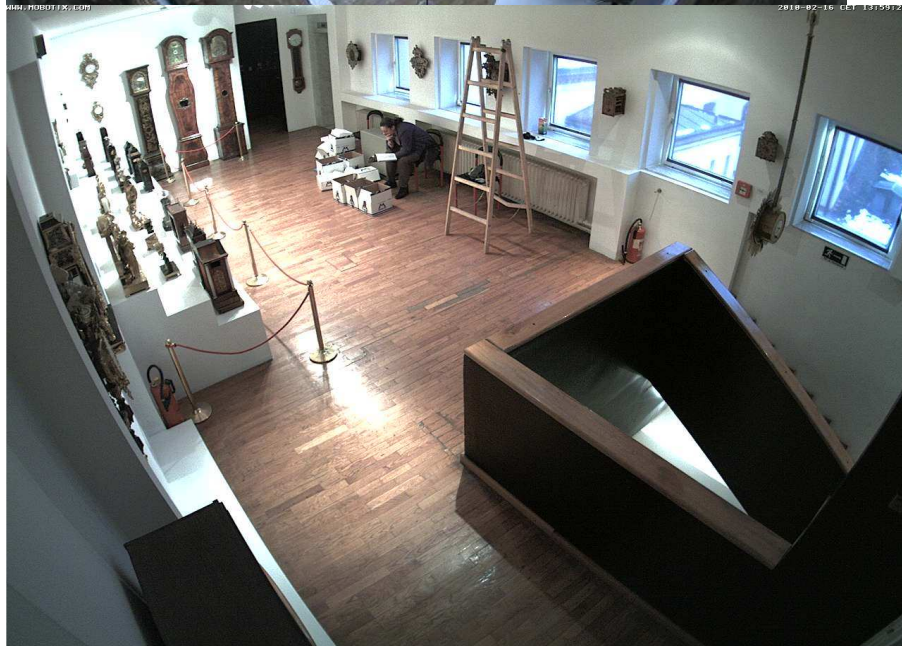

Mounted internal cameras

Mounted internal cameras

Mounted external cameras

Pictures from M12 and D12

WWW.MOBOTIX.COM

2010-03-03 CET 14:08:44

2010-03-03 CET 19:28:41

dashabip

Some internal views...

Some internal views...

Images from cameras

Images from cameras

Rack cabinet (42U)

Contents:

2 x HP ProCurve 2520-24 PoE

1 x 16 ports switch 3Com 1Gbit/s

2 x patch panel

5 x Fiber optic converters

Cameras in MxCC

5 Rack cabinets - (6U)

Contents:

1 x HP ProCurve 2520-24 PoE

1 x Fiber optic converter (uplink)

1 x Patch panel + cable manager